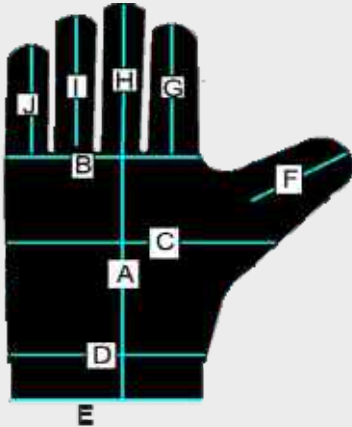

GLOVE SIZE CHART

FULL GLOVE SIZING (INCHES)

		S	M	L	XL	2XL
A	LENGTH OF HAND	7	7--1/4	7--1/2	8	8--1/4
B	AROUND THE KNUCKLES	7--1/4	7--1/2	8	8--1/4	8--1/2
C	SIDE OF PALM TO BOTTOM OF THUMB	7--1/2	8	8--1/4	8--1/2	9
D	BOTTOM OF HAND NEAR WRIST	7	7--1/4	7--1/2	8	8--1/4
E	AROUND THE WRIST	6	6--1/2	7	7--1/2	8
F	THUMB LENGTH	2	2--1/4	2--1/2	2--3/4	3
G	INDEX FINGER LENGTH	2--1/4	2--1/2	2--3/4	3	3--1/4
H	MIDDLE FINGER LENGTH	2--3/4	3	3--1/4	3--1/2	3--3/4
I	RING FINGER LENGTH	2--1/4	2--1/2	2--3/4	3	3--1/4
J	LITTLE FINGER LENGTH	1--1/2	1--3/4	2	2--1/2	2--3/4