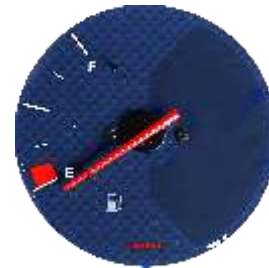

DSCVR

Pricol Part No: 7699

Other Available Ranges

HERO MOTR CORP

Vehicle Model	Pricol Part No	OE Part No
SPLNDR Plus	7671	

BAJ AUTO

Vehicle Model	Pricol Part No	OE Part No
PULSR Mechanical	7656